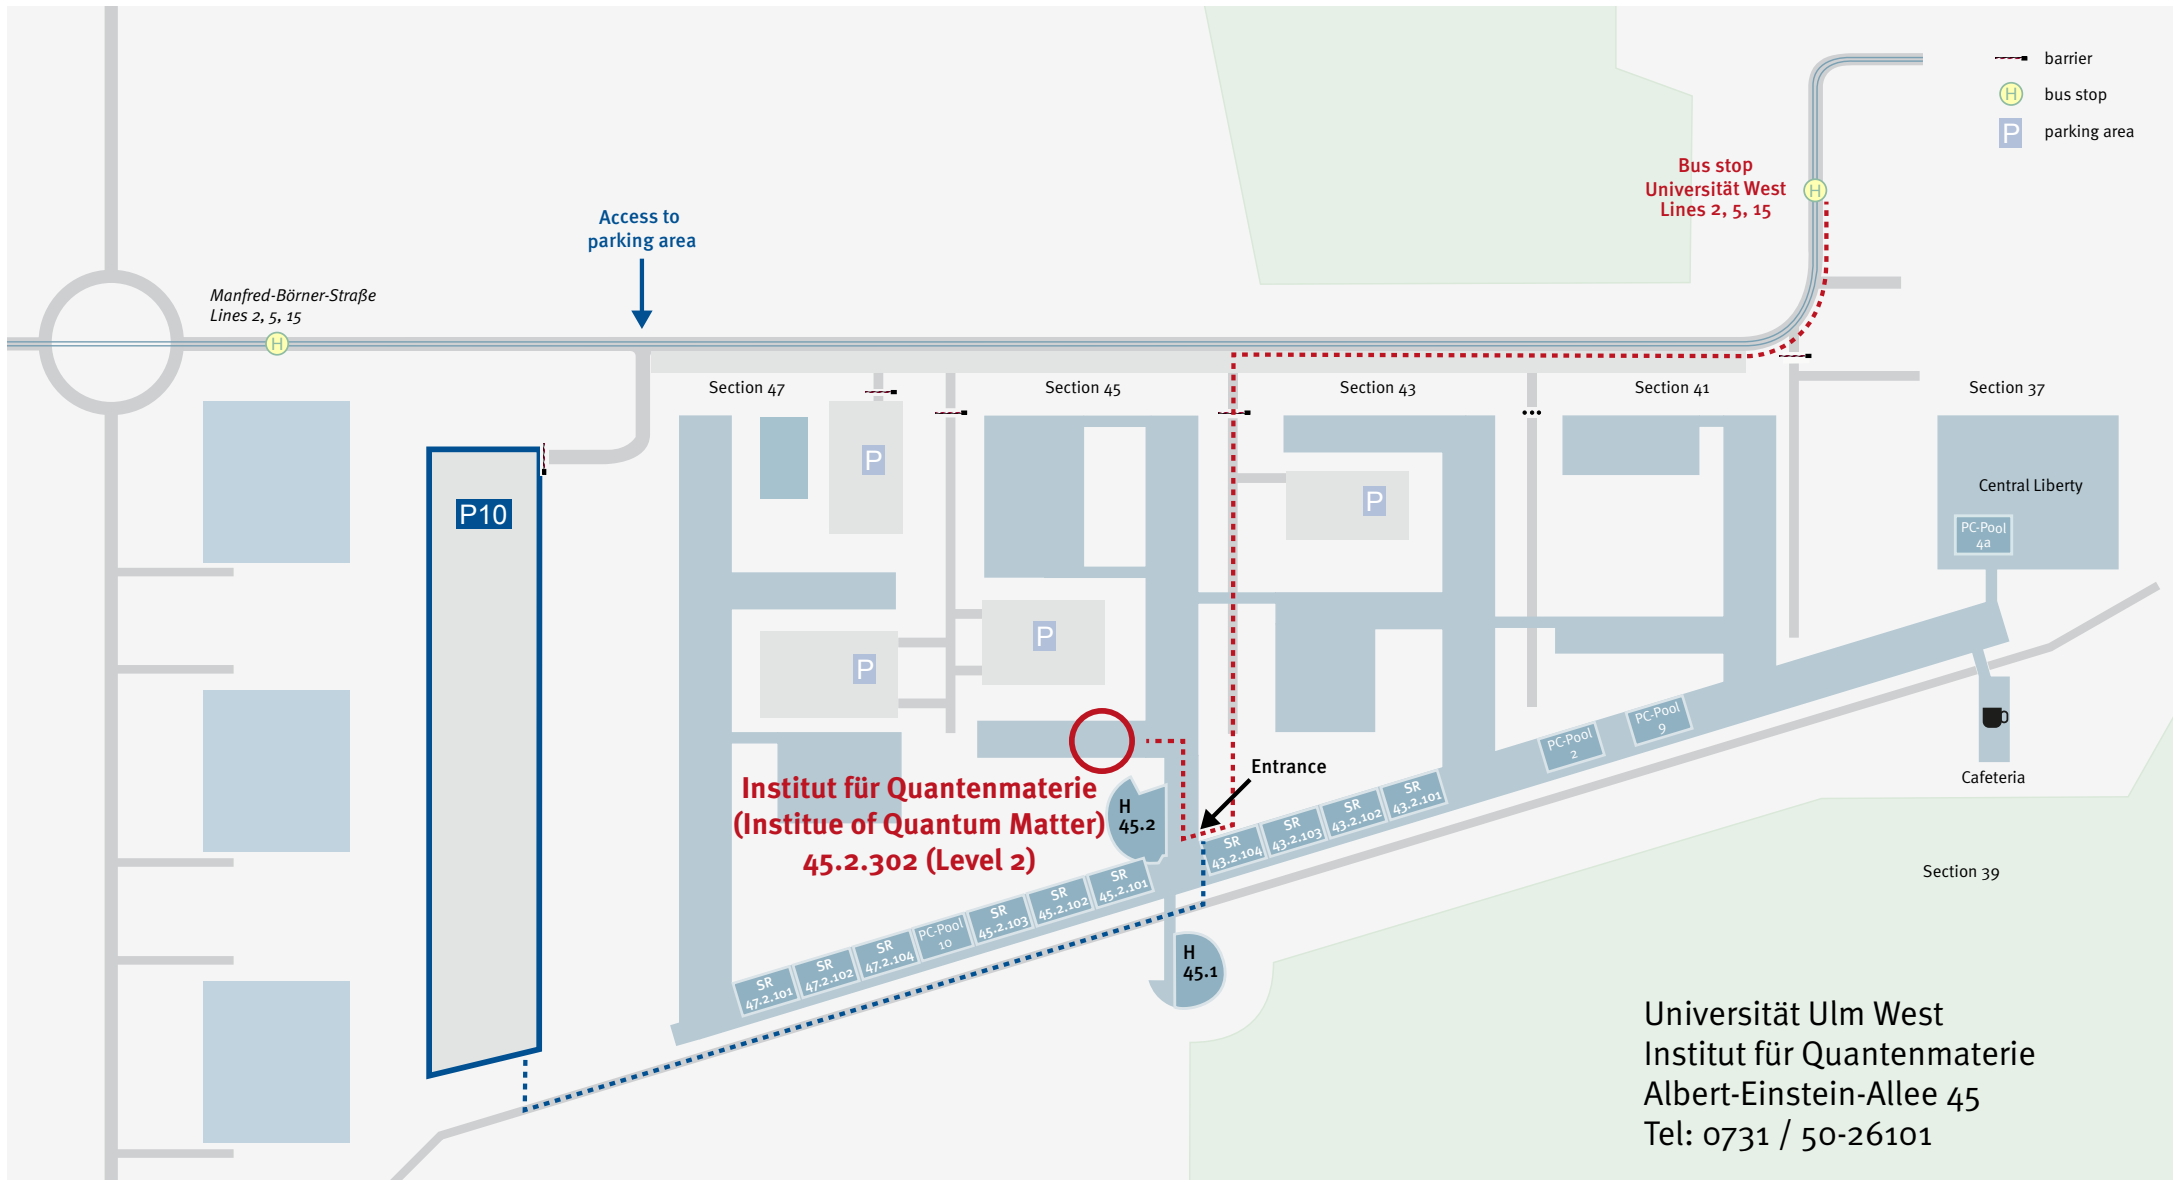

Public transport:

From main railway station by tram line 2 in direction “SciencePark II” or by bus line 5 in direction “Wissenschaftsstadt”. Get off at stop “Universität West”.

Car:

Leave highway A8 (Stuttgart/München) at the exit “Ulm West”. Drive on mainroad B10 in direction Ulm until exit “Wissenschaftsstadt”. Follow road Berliner Ring and turn left to “Universität”. Drive Albert-Einstein-Allee until roundabout at Daimler Benz. Take 3rd exit and park on P10 .