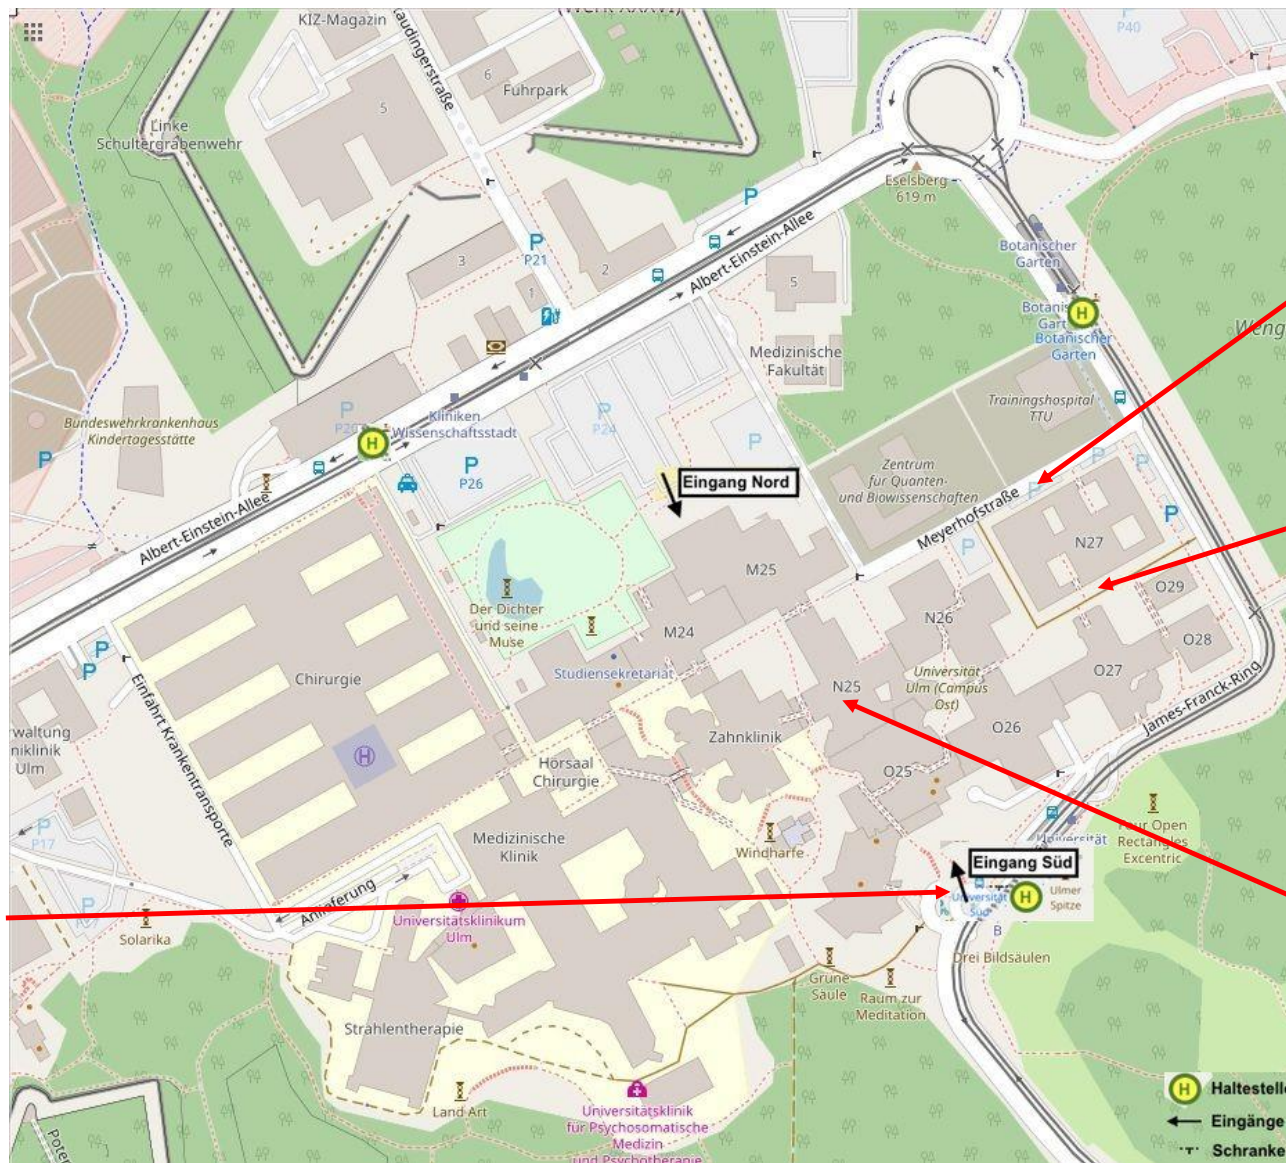

Bus and tram stop
'Universität Süd'

Connect to
- Main Uni Entrance
- Tram 2 to Ulm Hbf
- Access towards
N25/ Floor 4,
Institute for
Complex Quantum
systems

Meyerhofstraße
Entrance accessible
by car, with parking
options

Entrance N27
Conference Aula

Entrance towards
N25/ Floor 4

Institute for Complex
Quantum Systems
Prof. Joachim Ankerhold